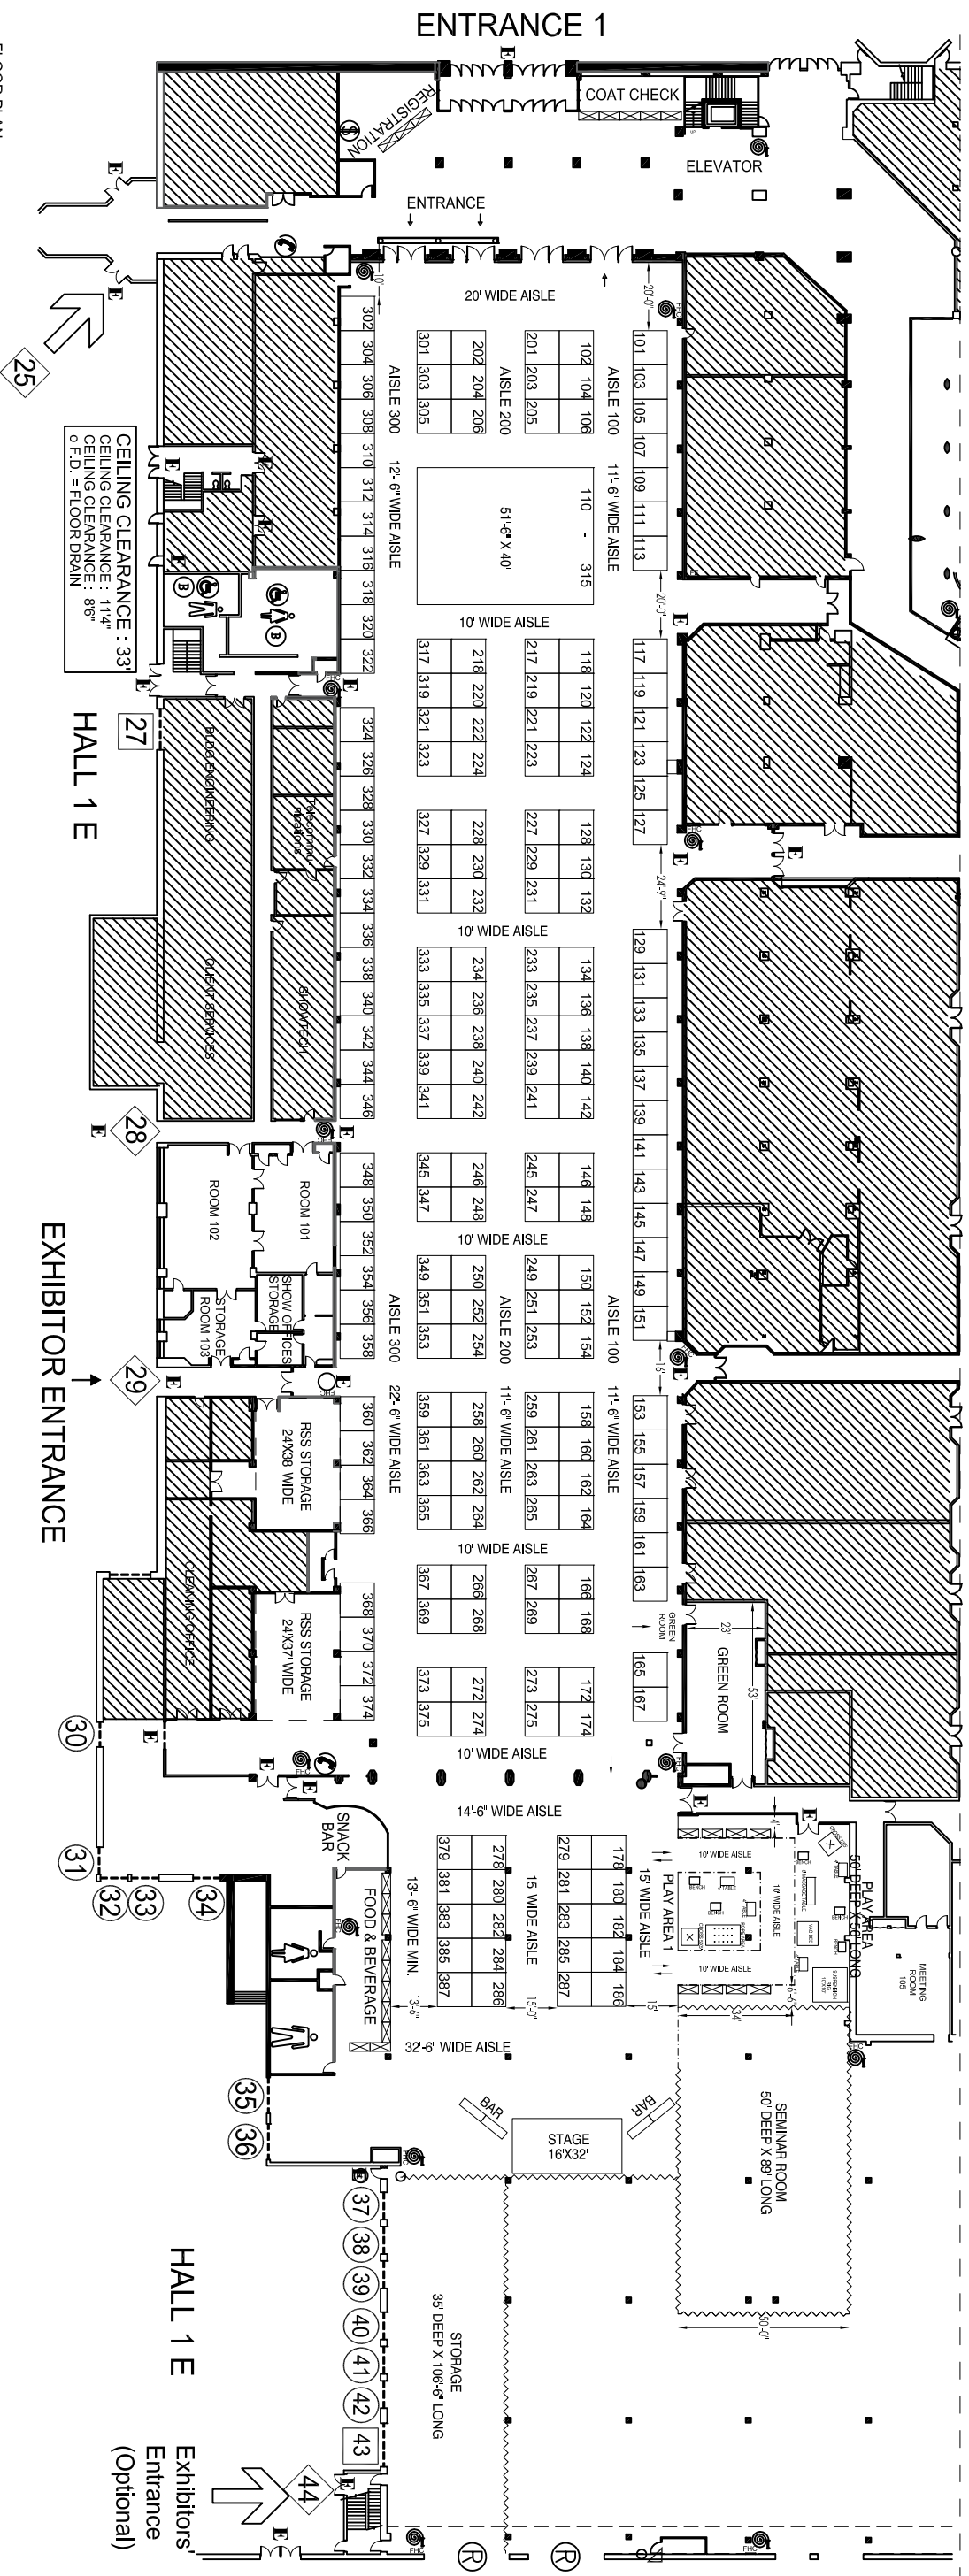

**THE EVERYTHING TO DO WITH**  
**SEX SHOW**

**THE EVERYTHING TO DO WITH SEX SHOW**  
**NOVEMBER 24TH - 26TH, 2017**  
**INTERNATIONAL CENTRE MISSISSAUGA HALL 1**

FLOOR PLAN

**Robinson**  
SHOW SERVICES  
ROBINSON SHOW SERVICES INC.

SHOW: THE EVERYTHING TO DO WITH SEX SHOW  
 SHOW DATE: NOVEMBER 24TH - 26TH, 2017  
 SHOW FLOOR: HALL 1: 200 - 10'x10' EXHIBIT BOOTHS, 1 16'x32' STAGE, 2 - 6M BARS, HALL 1 FOYER, 8 - REGISTRATION DESKS & ENTRANCE UNIT.

SCALE: 0 10 20 40 60 80 100ft

DRAWN BY: R. ORAHA

FLOOR PLAN DATED: AUGUST 8TH, 2017  
 REV #1: AUGUST 17TH, 2017  
 REV #2: AUGUST 29RD, 2017  
 REV #3: OCTOBER 11TH, 2017  
 REV #4: OCTOBER 18TH, 2017  
 REV #5: NOVEMBER 7TH, 2017

LEGEND:  
 = 10'x10' BOOTH  
 = COLUMN 18'x18"  
 = EXIT

NOTES:

DRAWING NO.: 01