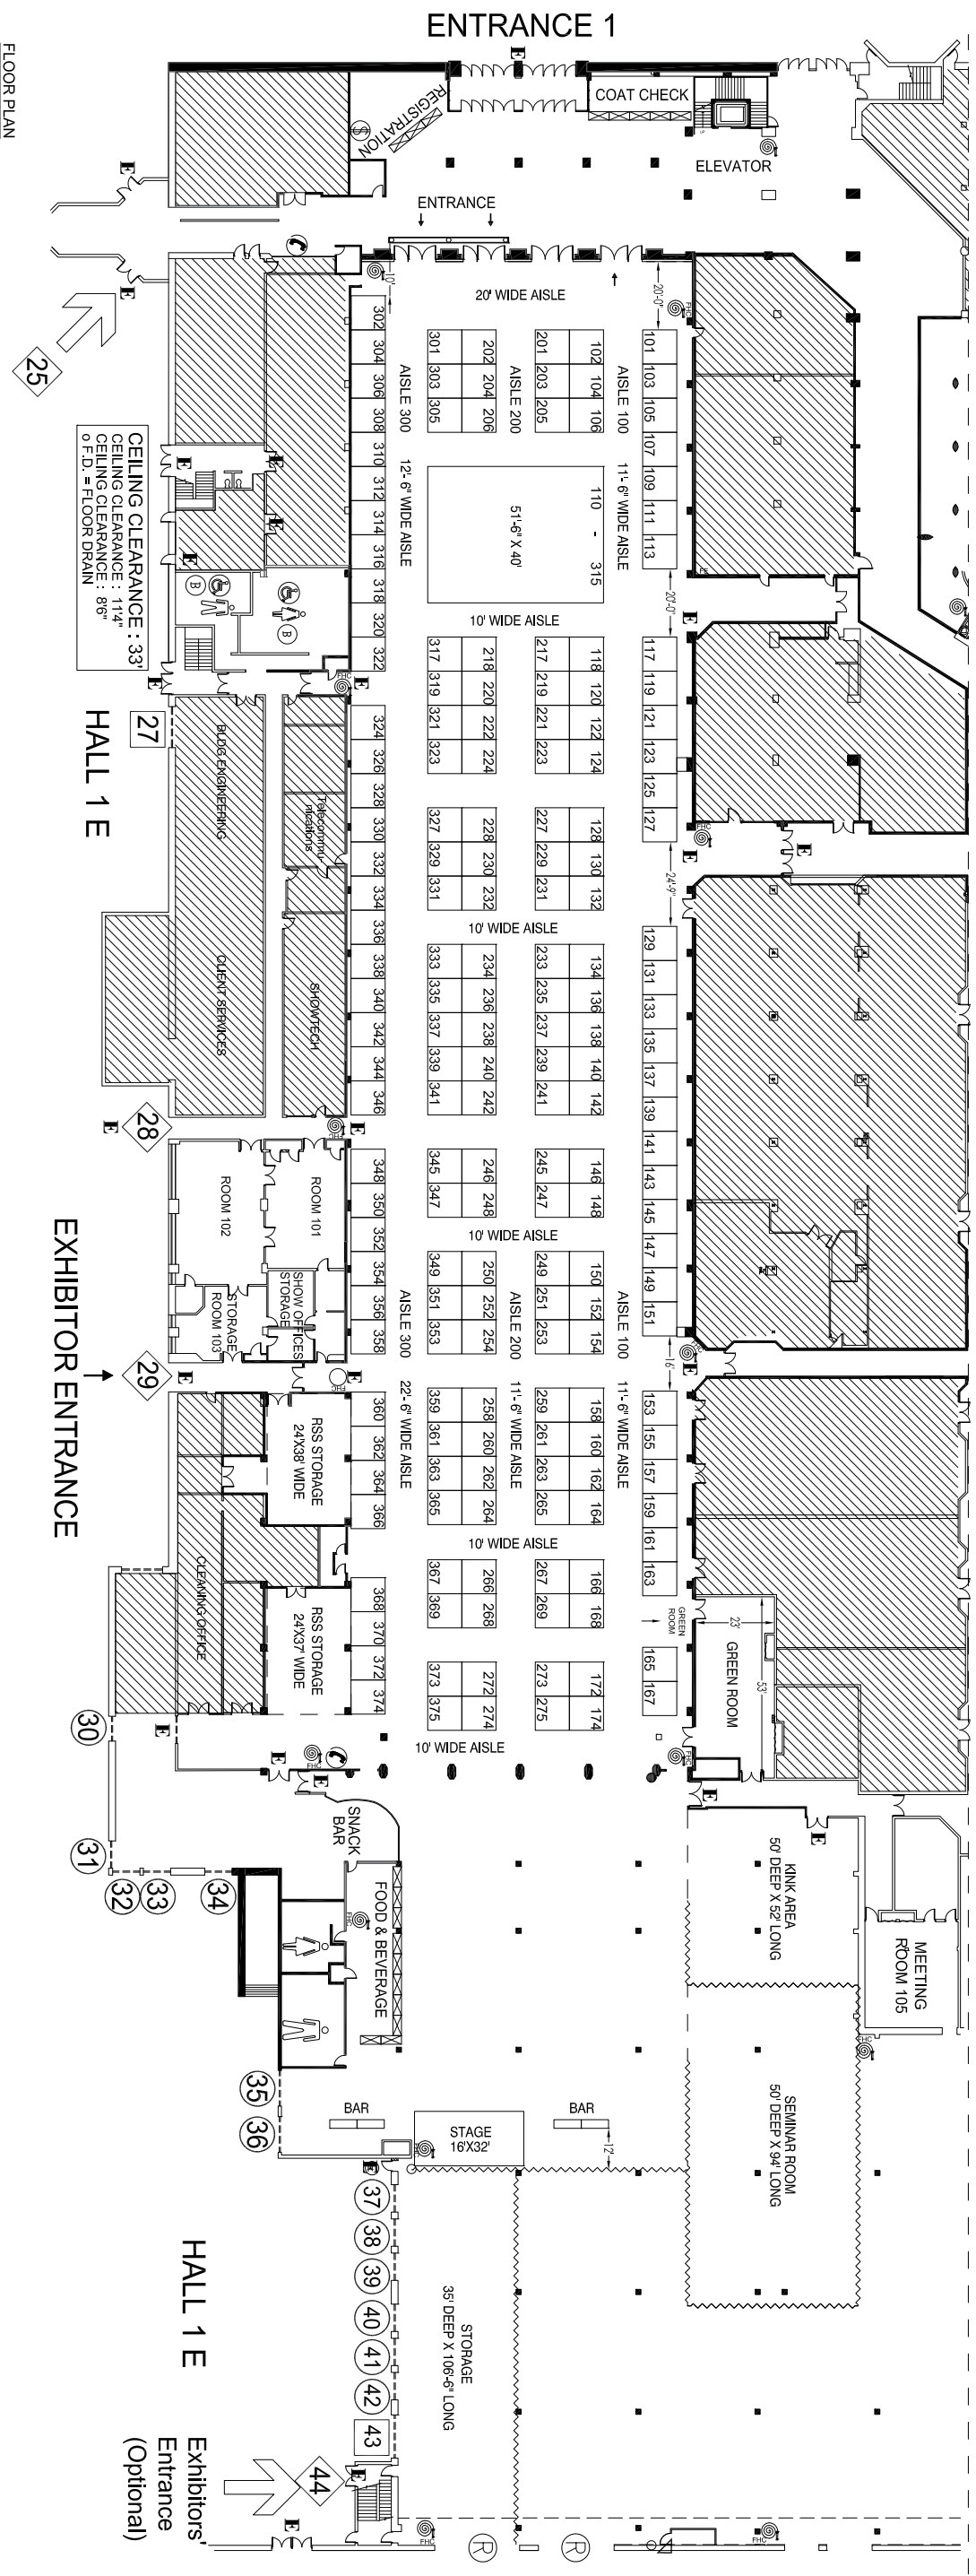

THE EVERYTHING TO DO WITH
SEX SHOW

THE EVERYTHING TO DO WITH SEX SHOW
 NOVEMBER 24TH - 26TH, 2017
 INTERNATIONAL CENTRE MISSISSAUGA HALL 1

Robinson
SHOW SERVICES
ROBINSON SHOW SERVICES INC.

SHOW: THE EVERYTHING TO DO WITH SEX SHOW
 SHOW DATE: NOVEMBER 24TH - 26TH, 2017
 SHOW FLOOR: HALL 1; 200' - 10'X10' EXHIBIT BOOTHS, 1 16'X32' STAGE 2 - 6M BARS.
 HALL 1 COVER; 6 - REGISTRATION DESKS & ENTRANCE UNIT.

NOTE: FLOOR PLAN MUST BE APPROVED BY FIRE MARSHAL AND/OR FACILITY/VENUE PRIOR TO SHOW DATE.
 © COPYRIGHT 2017 THIS PLAN/DESIGN REMAINS THE EXCLUSIVE PROPERTY OF ROBINSON SHOW SERVICES INC. AND SHOULD NOT BE REPRODUCED WITHOUT WRITTEN PERMISSION AND/OR CONSENT.

SCALE: 0 10 20 40 60 80 100ft

DRAWN BY: R. ORAVA

FLOOR PLAN DATED: AUGUST 8TH, 2017
 REV.#1: AUGUST 17TH, 2017
 REV.#2: AUGUST 23RD, 2017
 REV.#3: OCTOBER 11TH, 2017
 REV.#4: OCTOBER 18TH, 2017

LEGEND:
 [Symbol] = 10'X10' BOOTH
 [Symbol] = COLUMN 18"X18"
 E = EXIT

NOTES:

DRAWING NO.: 01